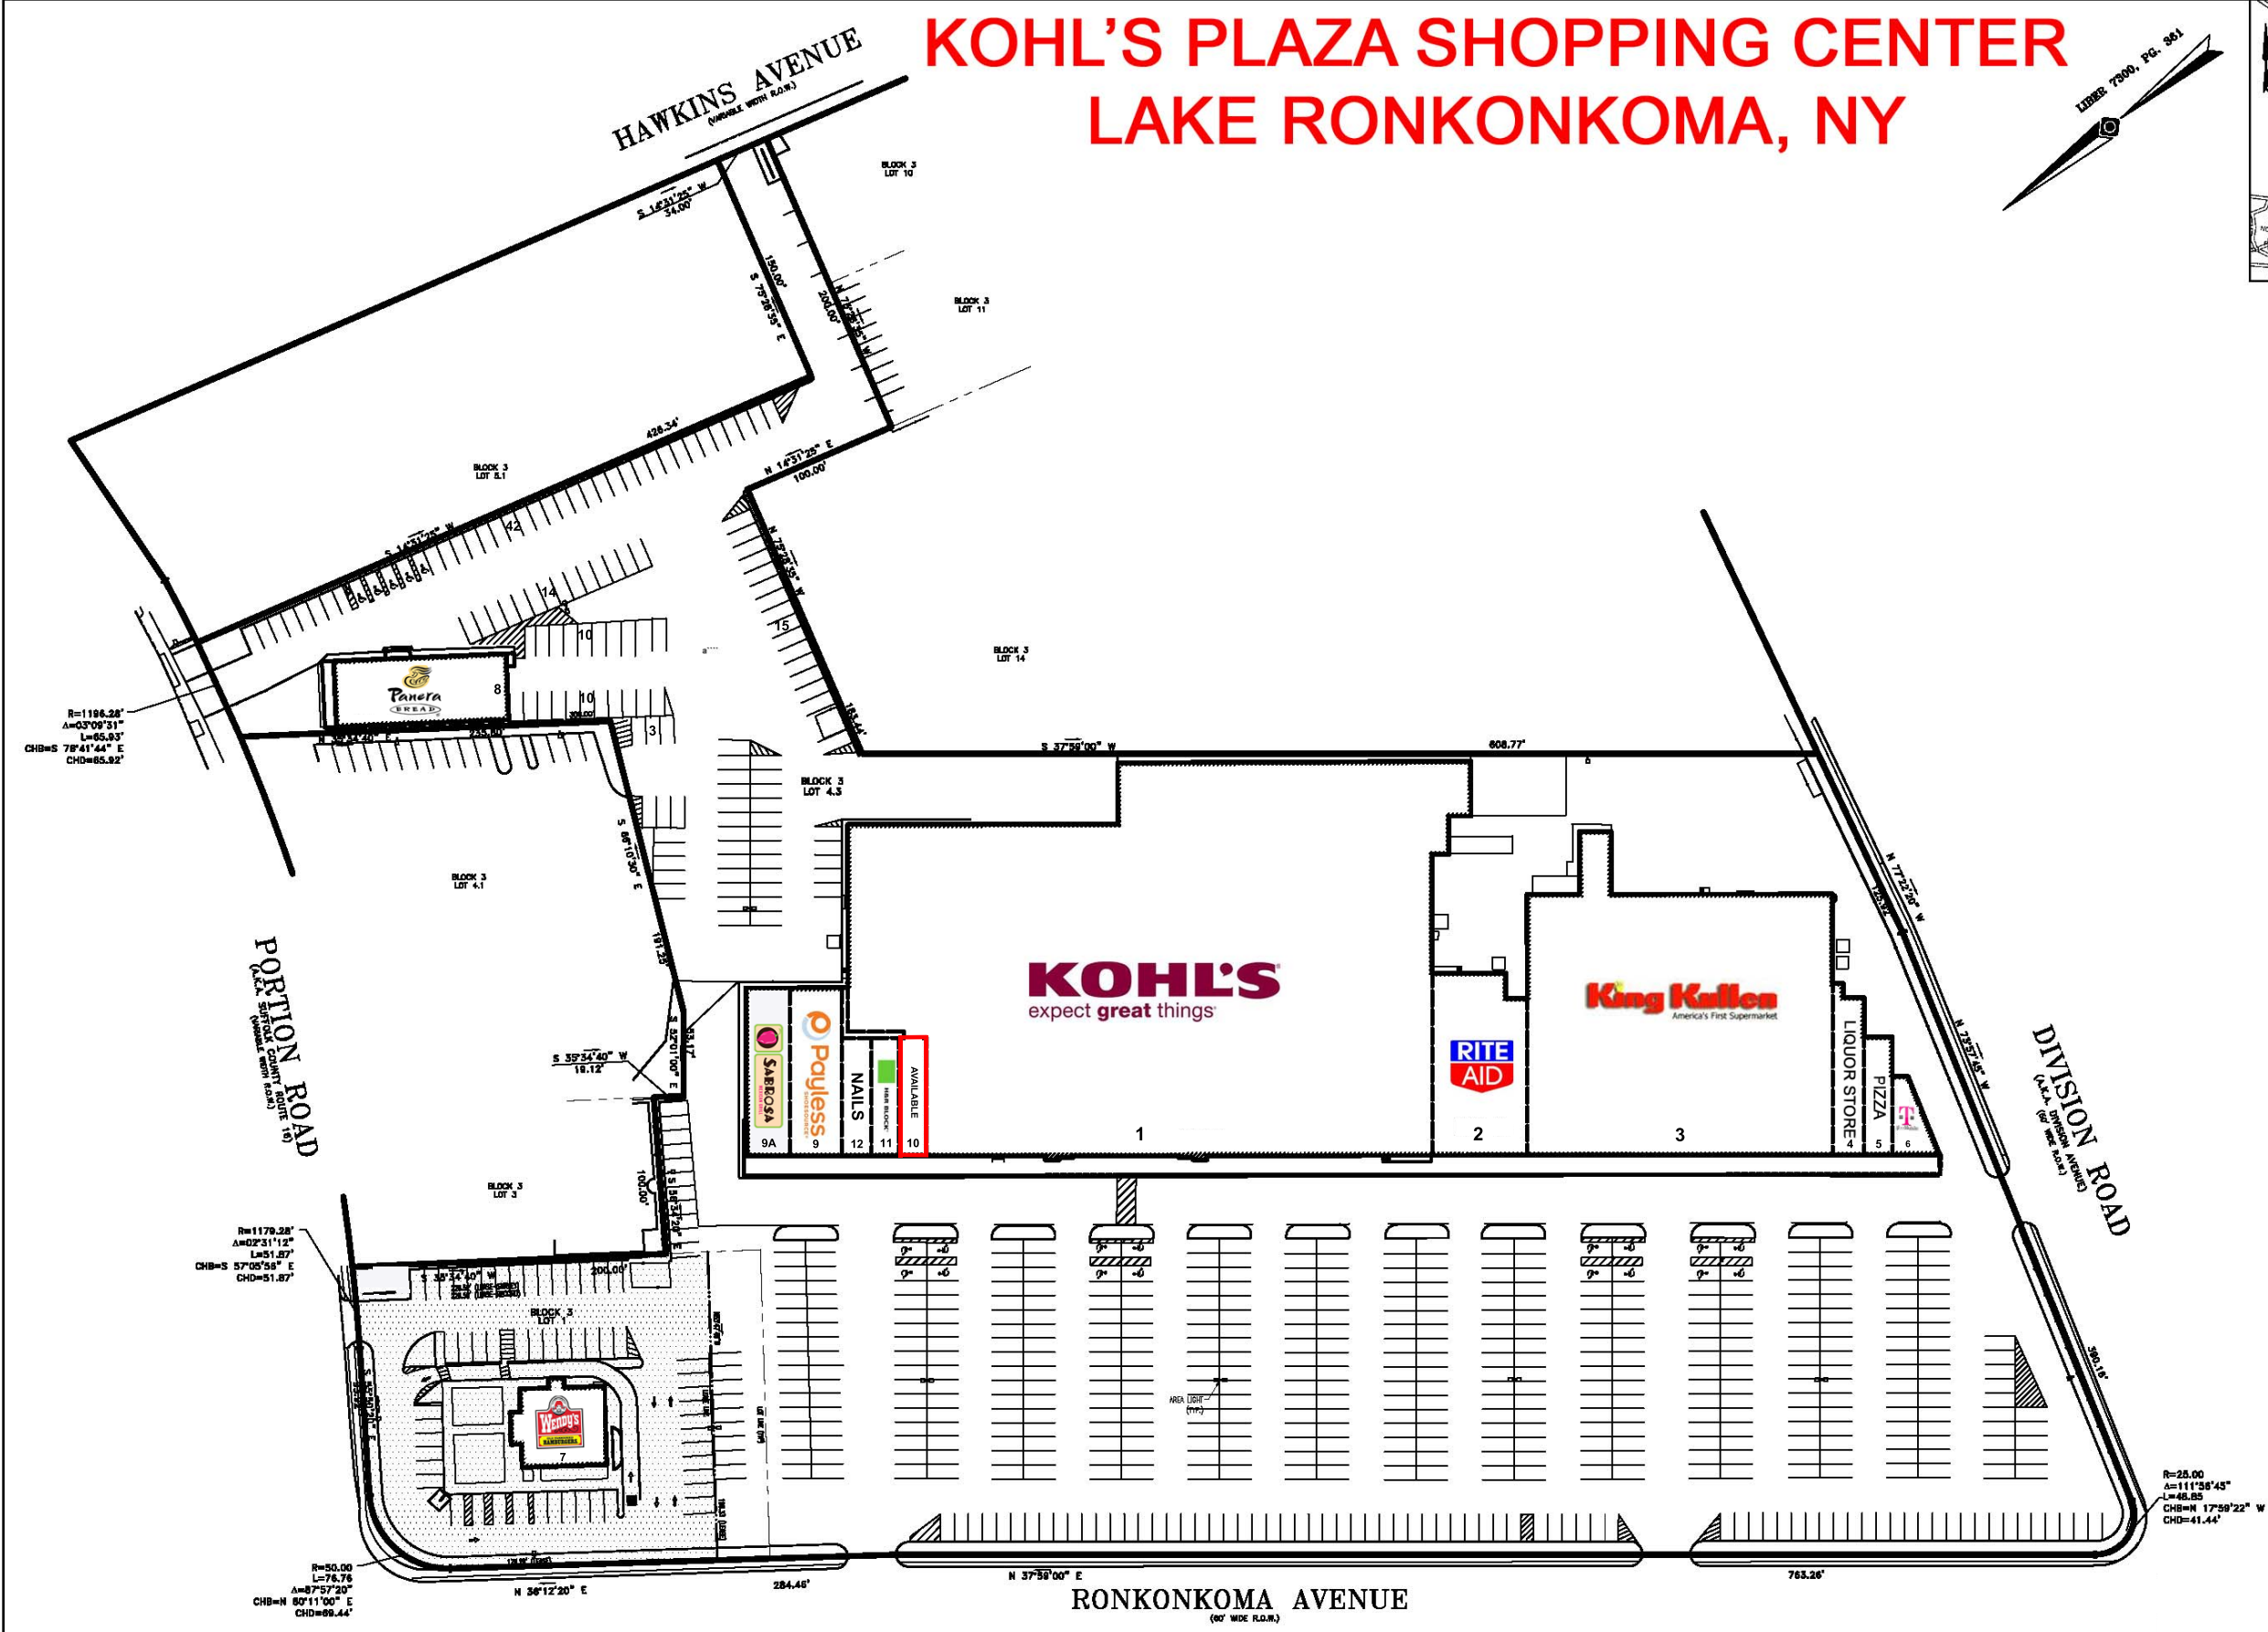

# KOHL'S PLAZA SHOPPING CENTER LAKE RONKONKOMA, NY

VICINITY MAP  
©1997 DeLorme, Street Atlas USA

## Leasing Plan

1/20/17